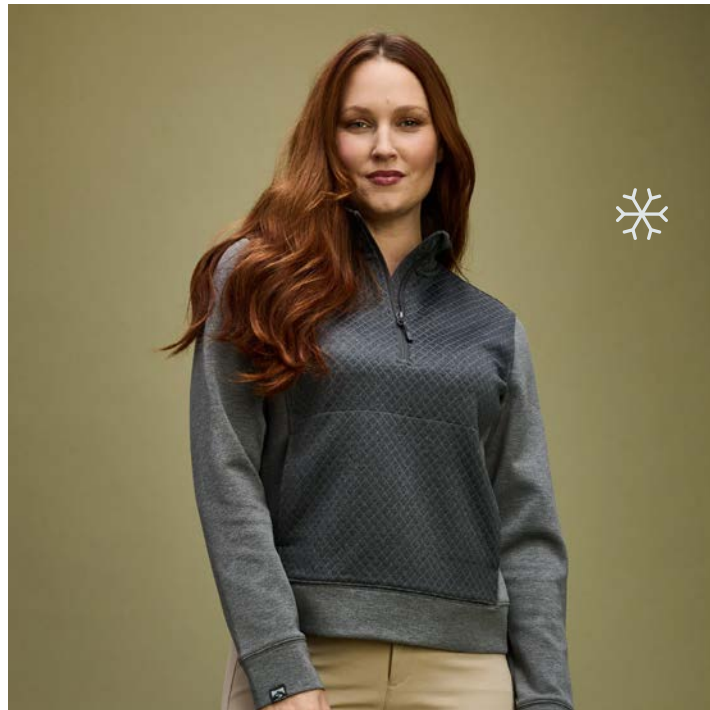

Combines diamond quilting and a soft interlock fabric to provide style and comfort. Crafted with high-stretch fabric and a smooth interior for layering all year long.